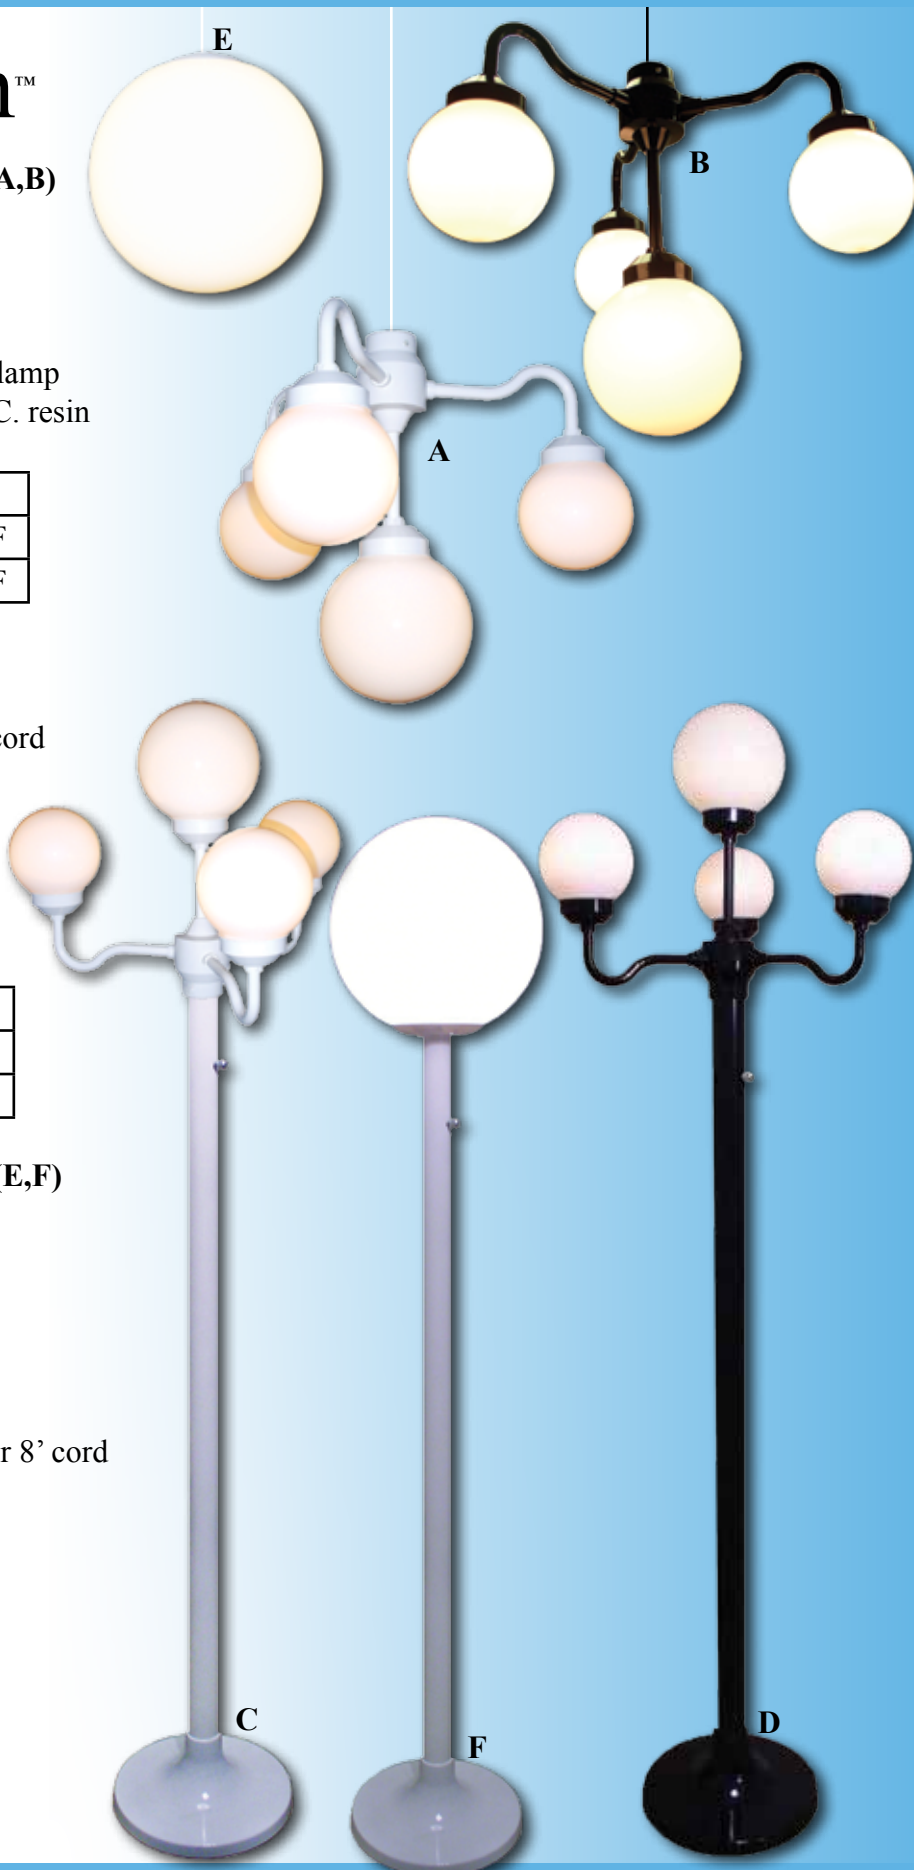

Luna Collection™

4-Globe Molded Chandelier (A,B)

Chandelier Features:

- 20' 18/2 lead cord
- Durable white polycarbonate globes
- Includes three 6 1/2" and one 7 1/2" globe
- "Quick Connect" feature to form an upright lamp
- Engineered with white or black molded P.V.C. resin
- U.L. Listed

Description	Product Code
White 4-Globe Chandelier	1601-00162-ATF
Black 4-Globe Chandelier	1604-00262-ATF

Floor Lamp Base (C,D)

Lamp Base Features:

- Weighted base featuring an 18/2 outdoor 8' cord
- Constructed of high impact P.V.C.
- Built-in dimmer switch
- "Quick Connect" feature for converting chandelier to upright lamp
- 82" Tall, 240 watt max
- U.L. Listed

Description	Product Code
White Lamp Base Only	1601-10517-ATF
Black Lamp Base Only	1604-10517-ATF

12" Drop Light & Lamp Kit (E,F)

12" Drop Light Features (E):

- 20' white 18/2 lead cord
- 12" white polycarbonate globe
- Use with up to 60W Bulb (not included)
- For indoor use only

12" Single Globe Lamp Kit Features (F):

- Weighted base featuring a white 18/2 outdoor 8' cord
- Constructed of high impact P.V.C.
- Includes one 12" white polycarbonate globe
- Built-in dimmer switch
- 76" Tall
- Constructed of U.L. Listed Components

Description	Product Code
12" Drop Light Only	1601-90163
Single Head Lamp Kit	1601-11375