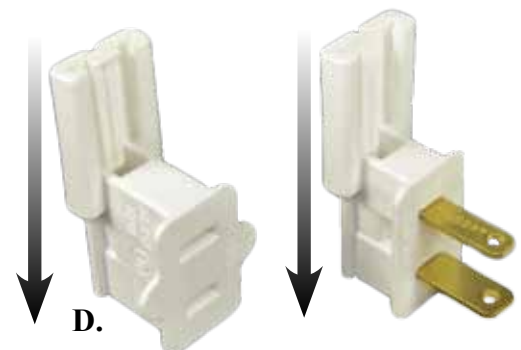

Description	Product Code
G40 Bulb box/25	G40B25CL
G50 Bulb box/25	G50B25CL

C.

SPT2 Quick Plugs (D.)

- Quick Plugs make it easy to create custom streamer sections and custom Party Lantern Cords
- Top slides on for easy installation
- Sold in quantities of 12

Description	Product Code
SPT2 Female Quick Plug	SPT2QPFW
SPT2 Male Quick Plug	SPT2QPMW

D.

Cable Ties (not shown)

8" Cable Ties are ideal for securing streamer lights to tent perimeters and framework. Sold in packs of 100.