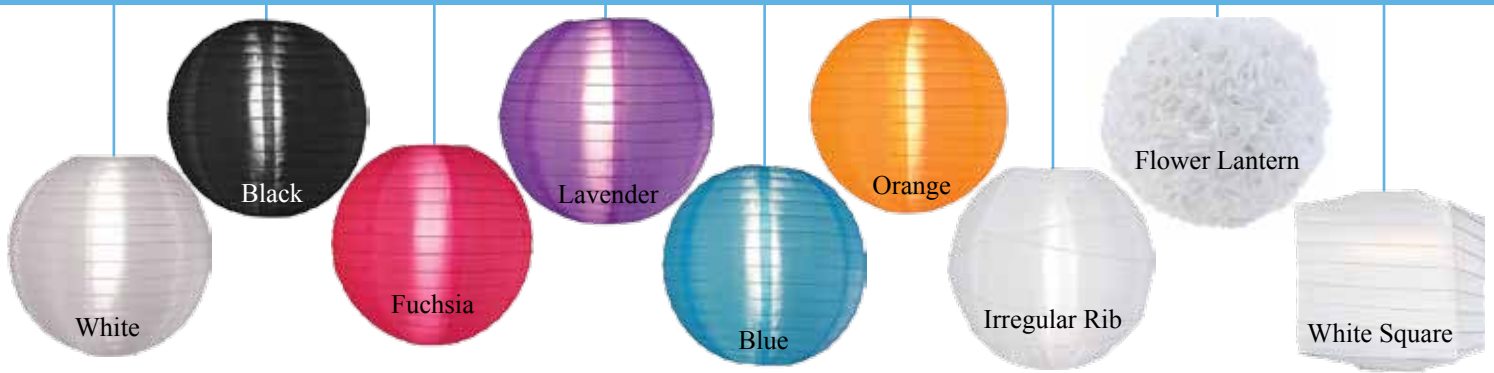

Nylon Party Lanterns

Aadvantage Tent Nylon Party Lanterns are durable and long lasting, yet exude a unique shimmer that regular paper lanterns don't offer. Aadvantage lanterns are much more durable than regular paper lanterns and are available in a multitude of sizes and colors to match your event décor. Whether you are decorating for an elegant wedding or for a festive backyard party, Nylon Lanterns are sure to create a unique atmosphere at your next event!

Description	Product Code
14" Round - Avail. in White, Black, Fuchsia, Lavender, Blue and Orange	NL14/COLOR
16" Round - Avail. in White	NL16/COLOR
18" Round - Avail. in White, Black, Fuchsia, Lavender, Blue and Orange	NL18/COLOR
24" Round - Avail. in White, Black, Fuchsia, Lavender, Blue and Orange	NL24/COLOR
18" Round Irregular Rib Lantern, White	INL18/WHITE
24" Round Irregular Rib Lantern, White	INL24/WHITE
12" Flower Covered Lantern, White	FCL12/WHITE
16" Flower Covered Lantern, White	FCL16/WHITE
10" Nylon Square - Fuchsia, N. Green and Orange	NLS10/COLOR
12" Nylon Square - Avail. in White or Red	NLS12/COLOR