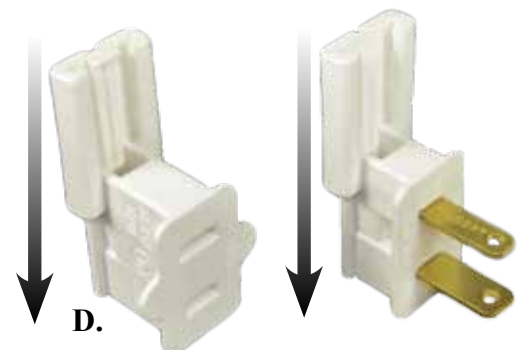

## SPT2 Quick Plugs (D.)

- Quick Plugs make it easy to create custom streamer sections and custom Party Lantern Cords
- Top slides on for easy installation
- Sold in quantities of 12

Description	Product Code
SPT2 Female Quick Plug	SPT2QPFW
SPT2 Male Quick Plug	SPT2QPMW