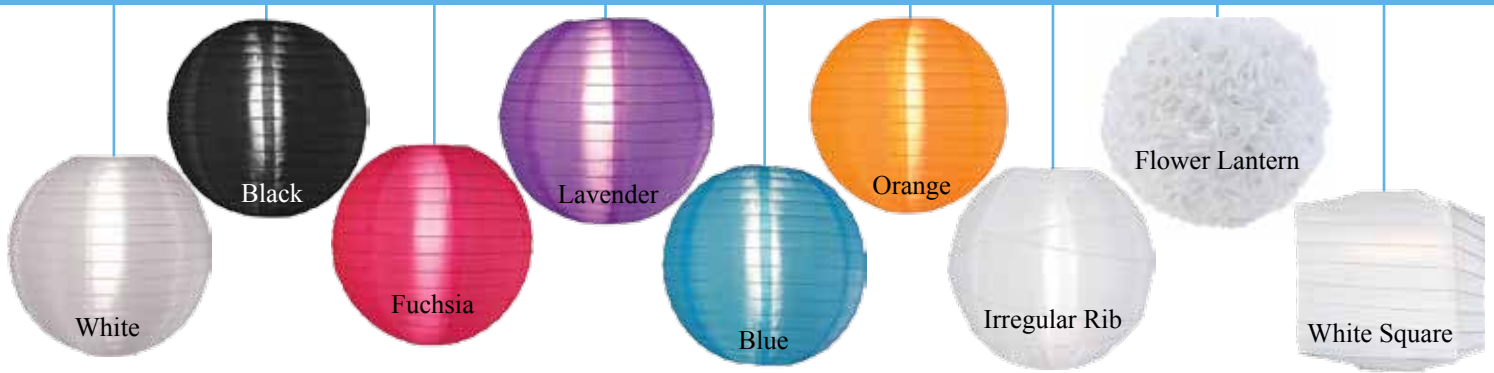

Description	Product Code
8" Cable Ties/100	7INCTB100

No hard wiring required with simple slide on backing!

Nylon Party Lanterns

Aadvantage Tent Nylon Party Lanterns are durable and long lasting, yet exude a unique shimmer that regular paper lanterns don't offer. Aadvantage lanterns are much more durable than regular paper lanterns and are available in a multitude of sizes and colors to match your event décor. Whether you are decorating for an elegant wedding or for a festive backyard party, Nylon Lanterns are sure to create a unique atmosphere at your next event!