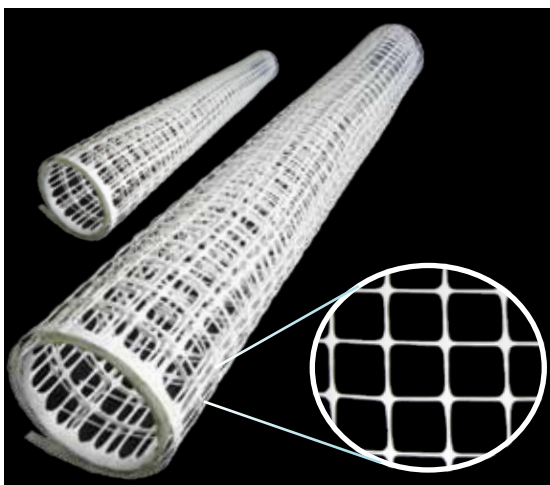

## Mobile Exit Sign

Our Mobile Exit Sign is fitted with adjustable straps and snap hooks to make installation in tents of all sizes a snap! If the power goes out the exit sign stays lit; the emergency lights turn on and the built-in on/off switch allows you to save battery power when not in use. Other great features include one 7' built-in white extension cord, one replacement faceplate and a 6-Volt, rechargeable battery.

Description	Product Code
Mobile Exit Sign	MEXLT100

Built in Kill-Switch preserves battery power when not in use.

## Protective Stake Caps

Protective Stake Caps provide added protection from abrasions and blunt force injury making your events much safer for attendees and pedestrians. Use them on rebar or headed stakes up to 2" in diameter. The proprietary flexible inner fin design keeps the cap stable and securely in place during use. Available in white and sold in bulk cases of 100.

## Barrier Fencing

White Barrier Fencing is an attractive addition to any outdoor event and is an economical traffic control solution for pedestrians and vehicles. Made of high density polyethylene with no sharp edges. Sold in 4' x 50' rolls and stocked in white only. Orange and green available by special order, minimums may apply.