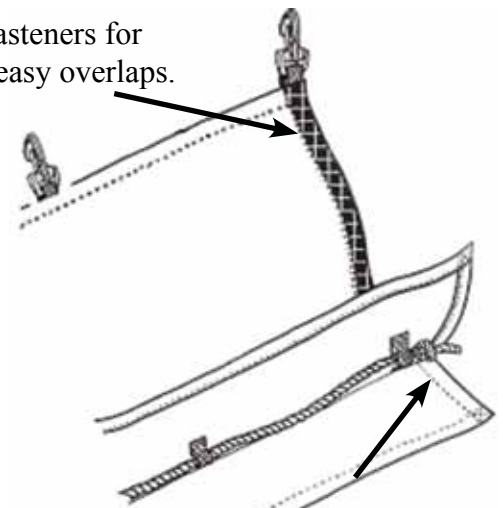

Sidewall Extensions

Oversized Sidewalls are expensive and are seldom used. Our Sidewall Extensions get the job done at a fraction of the cost! Use our top quality 12 oz. white vinyl Sidewall Extensions with any standard sidewall and easily obtain a 9', 10' or even 11' ceiling! A 6" flap overlap provides a virtually seamless wall.

1' Extensions		2' Extensions		3' Extensions	
Price Each		Price Each		Price Each	
SE1X20	1' x 20'	SE2X20	2' x 20'	SE3X20	3' x 20'
SE1X30	1' x 30'	SE2X30	2' x 30'	SE3X30	3' x 30'
SE1X40	1' x 40'	SE2X40	2' x 40'	SE3X40	3' x 40'

Velcro Fasteners for smooth, easy overlaps.

6" Flap provides a virtually seamless look.